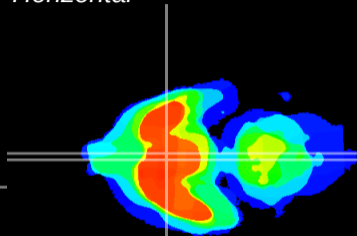

Coronal

Sagittal-R

Sagittal-L

ViBriSM: CX22077
Horizontal

SCN