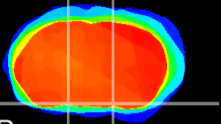

Coronal

Sagittal-R

Sagittal-L

ViBrism: CX22077
Horizontal

S0