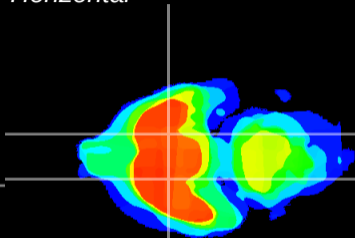

Coronal

Sagittal-R

Sagittal-L

ViBrism: CX22077
Horizontal

S0