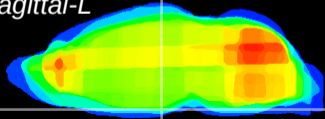

Coronal

Sagittal-R

Sagittal-L

ViBrism: CX22079
Horizontal

ME