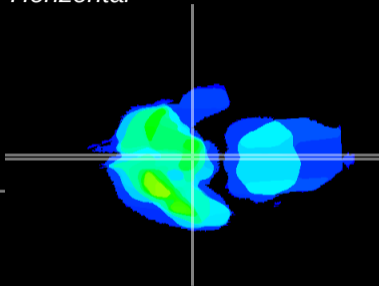

Coronal

Sagittal-R

Sagittal-L

ViBrism: CX22079
Horizontal

ME