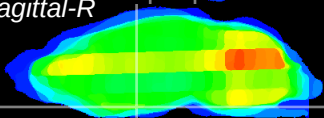

Coronal

Sagittal-R

Sagittal-L

ViBrism: CX22081
Horizontal

S0