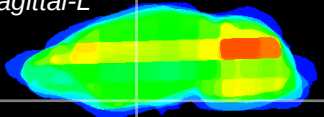

Coronal

Sagittal-R

Sagittal-L

ViBrism: CX22081
Horizontal

S0