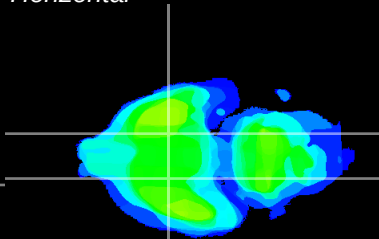

Coronal

Sagittal-R

Sagittal-L

ViBrism: CX22081
Horizontal

S0