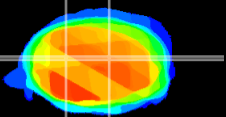

Coronal

Sagittal-R

Sagittal-L

ViBriSM: CX22083
Horizontal

Cb nucleus