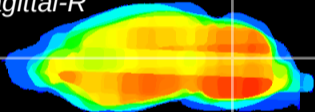

Coronal

Sagittal-R

Sagittal-L

ViBriSM: CX22083
Horizontal

Cb nucleus