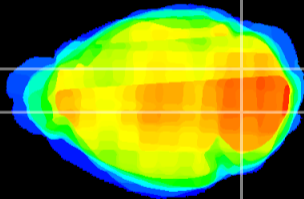

Coronal

Sagittal-R

Sagittal-L

ViBriSM: CX22083
Horizontal

Cb nucleus