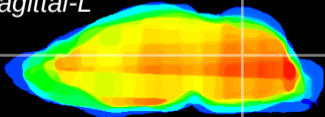

Coronal

Sagittal-R

Sagittal-L

ViBriSM: CX22083
Horizontal

Cb nucleus