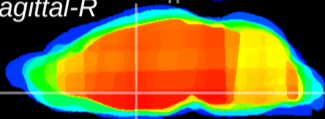

Coronal

Sagittal-R

Sagittal-L

ViBriSm: CX22088
Horizontal

Pa