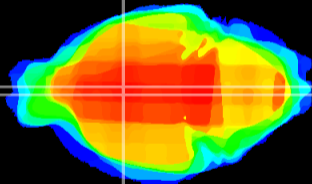

Coronal

Sagittal-R

Sagittal-L

ViBriSm: CX22088
Horizontal

Pa