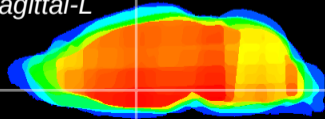

Coronal

Sagittal-R

Sagittal-L

ViBriSm: CX22088
Horizontal

Pa