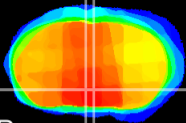

Coronal

Sagittal-R

Sagittal-L

ViBriSm: CX22088
Horizontal

Pa