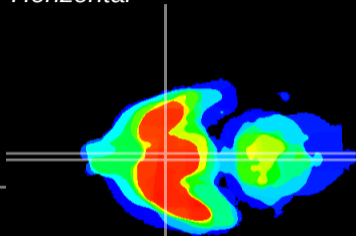

Coronal

Sagittal-R

Sagittal-L

ViBrisM: CX22091
Horizontal

SCN