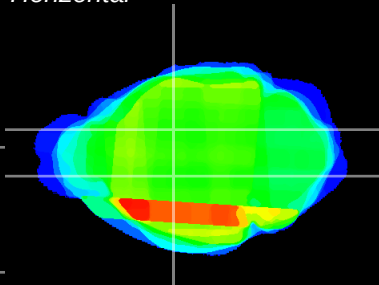

Coronal

Sagittal-R

Sagittal-L

ViBrism: CX22092
Horizontal

VA/VL