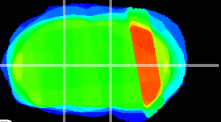

Coronal

Sagittal-R

Sagittal-L

ViBrism: CX22092
Horizontal

VA/VL