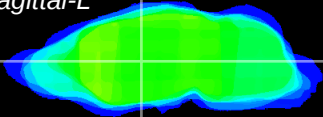

Coronal

Sagittal-R

Sagittal-L

ViBrism: CX22092
Horizontal

VA/VL