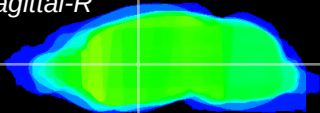

Coronal

Sagittal-R

Sagittal-L

ViBrism: CX22092
Horizontal

VA/VL