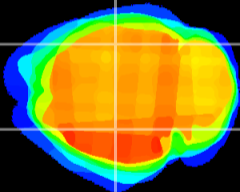

Coronal

Sagittal-R

Sagittal-L

ViBrism: CX22098
Horizontal

CA2/CA3