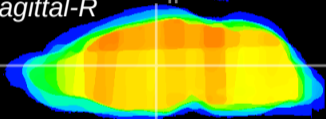

Coronal

Sagittal-R

Sagittal-L

ViBrism: CX22098
Horizontal

MD