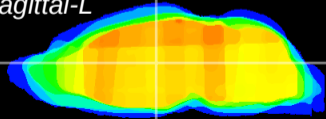

Coronal

Sagittal-R

Sagittal-L

ViBrism: CX22098
Horizontal

MD