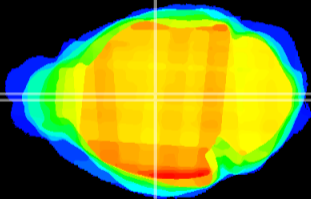

Coronal

Sagittal-R

Sagittal-L

ViBrism: CX22098
Horizontal

MD