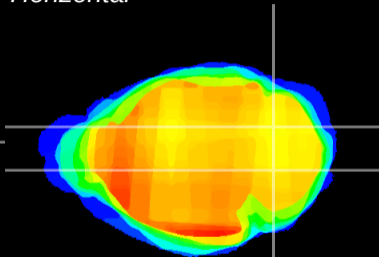

Coronal

Sagittal-R

Sagittal-L

ViBrism: CX22100
Horizontal

Cb nucleus