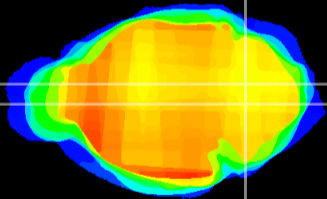

Coronal

Sagittal-R

Sagittal-L

ViBrism: CX22100
Horizontal

MVe