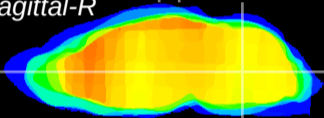

Coronal

Sagittal-R

Sagittal-L

ViBrism: CX22100
Horizontal

MVe