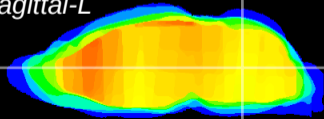

Coronal

Sagittal-R

Sagittal-L

ViBrism: CX22100
Horizontal

MVe