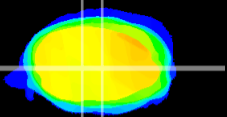

Coronal

Sagittal-R

Sagittal-L

ViBrism: CX22100
Horizontal

MVe