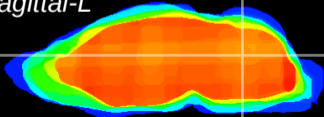

Coronal

Sagittal-R

Sagittal-L

ViBrisM: CX22104
Horizontal

Cb nucleus