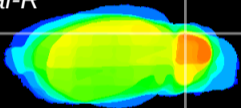

Coronal

Sagittal-R

Sagittal-L

ViBrism: CX22119
Horizontal

Cb lobe