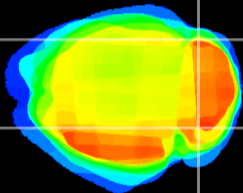

Coronal

Sagittal-R

Sagittal-L

ViBrism: CX22119
Horizontal

Cb lobe