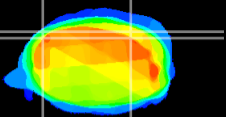

Coronal

Sagittal-R

Sagittal-L

ViBrism: CX22119
Horizontal

Cb lobe