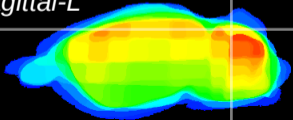

Coronal

Sagittal-R

Sagittal-L

ViBrism: CX22119
Horizontal

Cb lobe