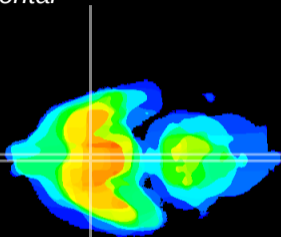

Coronal

Sagittal-R

Sagittal-L

ViBrism: CX22120
Horizontal

SCN