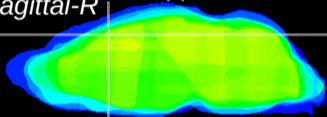

Coronal

Sagittal-R

Sagittal-L

ViBrism: CX22128
Horizontal

Cx motor