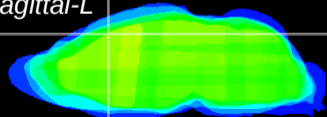

Coronal

Sagittal-R

Sagittal-L

ViBrism: CX22128
Horizontal

Cx motor