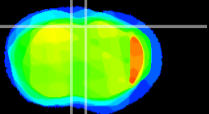

Coronal

Sagittal-R

Sagittal-L

ViBrism: CX22128
Horizontal

Cx motor