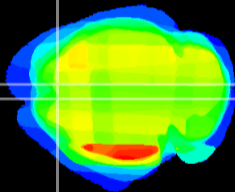

Coronal

Sagittal-R

Sagittal-L

ViBrism: CX22128
Horizontal

Cx motor