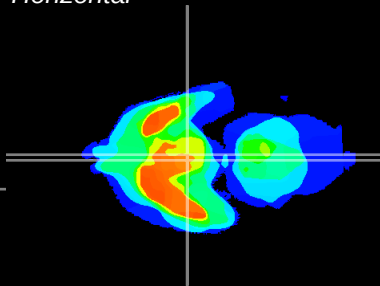

Coronal

Sagittal-R

Sagittal-L

ViBrism: CX22137
Horizontal

Arc