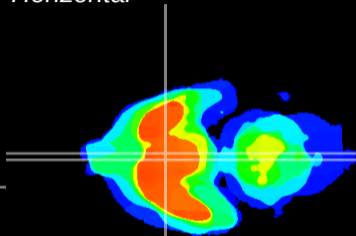

Coronal

Sagittal-R

Sagittal-L

ViBrism: CX22139
Horizontal

SCN