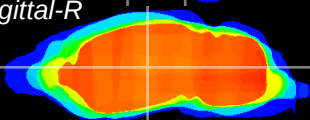

Coronal

Sagittal-R

Sagittal-L

ViBrism: CX22140
Horizontal

VPM/VPL