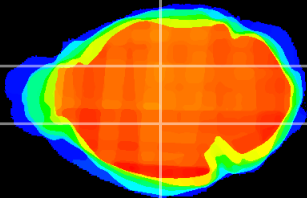

Coronal

Sagittal-R

Sagittal-L

ViBrism: CX22140
Horizontal

VPM/VPL