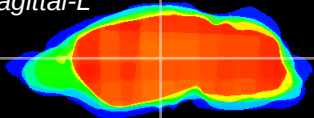

Coronal

Sagittal-R

Sagittal-L

ViBrism: CX22140
Horizontal

VPM/VPL