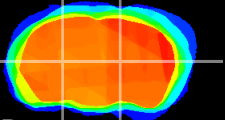

Coronal

Sagittal-R

Sagittal-L

ViBrism: CX22140
Horizontal

VPM/VPL