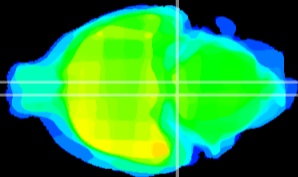

Coronal

Sagittal-R

Sagittal-L

ViBrism: CX22146
Horizontal

Pn