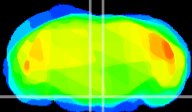

Coronal

Sagittal-R

Sagittal-L

ViBrism: CX22146
Horizontal

Pn