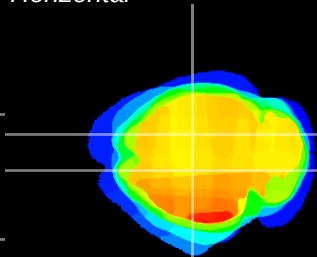

Coronal

Sagittal-R

Sagittal-L

ViBrism: CX22149
Horizontal

CA1