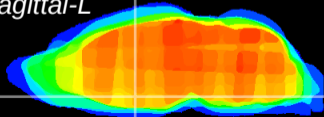

Coronal

Sagittal-R

Sagittal-L

ViBriSm: CX22150
Horizontal

SPa dorsal