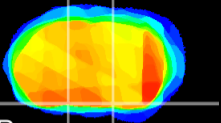

Coronal

Sagittal-R

Sagittal-L

ViBrism: CX22167
Horizontal

S0