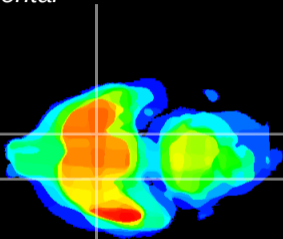

Coronal

Sagittal-R

Sagittal-L

ViBrism: CX22167
Horizontal

S0