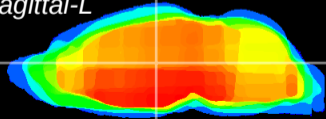

Coronal

Sagittal-R

Sagittal-L

ViBrism: CX22171
Horizontal

MD