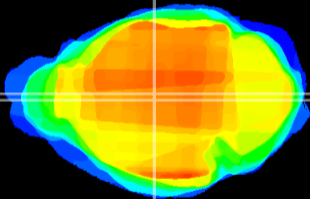

Coronal

Sagittal-R

Sagittal-L

ViBrism: CX22171
Horizontal

MD