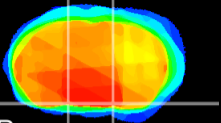

Coronal

Sagittal-R

Sagittal-L

ViBrism: CX22171
Horizontal

S0