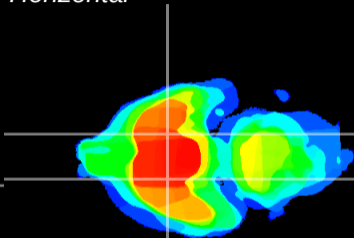

Coronal

Sagittal-R

Sagittal-L

ViBrism: CX22171
Horizontal

S0