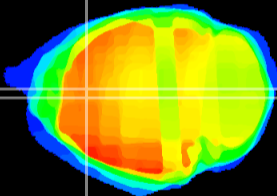

Coronal

Sagittal-R

Sagittal-L

ViBrism: CX22173
Horizontal

Cx cingulate