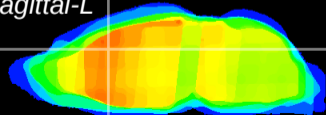

Coronal

Sagittal-R

Sagittal-L

ViBrism: CX22173
Horizontal

Cx cingulate