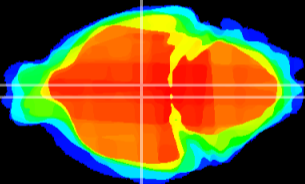

Coronal

Sagittal-R

Sagittal-L

ViBrism: CX22175
Horizontal

DM