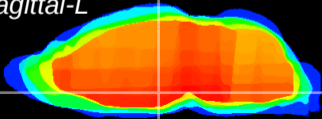

Coronal

Sagittal-R

Sagittal-L

ViBrism: CX22175
Horizontal

DM