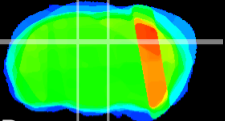

Coronal

Sagittal-R

Sagittal-L

ViBrism: CX22176
Horizontal

DG