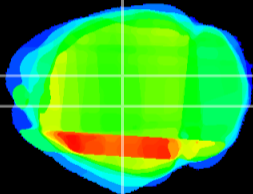

Coronal

Sagittal-R

Sagittal-L

ViBrism: CX22176
Horizontal

DG