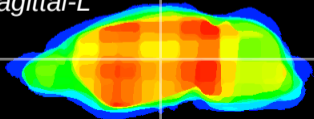

Coronal

Sagittal-R

Sagittal-L

ViBrism: CX22178
Horizontal

VPM/VPL