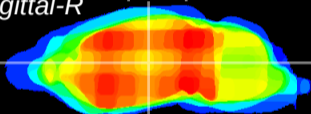

Coronal

Sagittal-R

Sagittal-L

ViBrism: CX22178
Horizontal

VPM/VPL