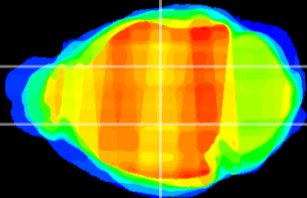

Coronal

Sagittal-R

Sagittal-L

ViBrism: CX22178
Horizontal

VPM/VPL