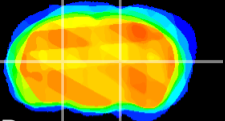

Coronal

Sagittal-R

Sagittal-L

ViBrism: CX22178
Horizontal

VPM/VPL