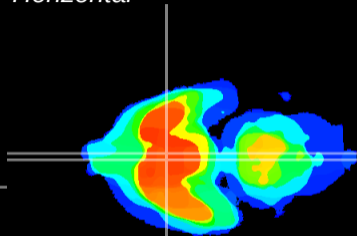

Coronal

Sagittal-R

Sagittal-L

ViBrisM: CX22180  
Horizontal

SCN