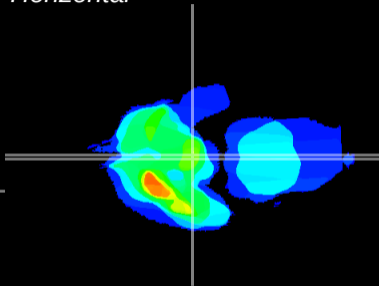

*Coronal*

*Sagittal-R*

*Sagittal-L*

ViBrism: CX22189  
*Horizontal*

ME