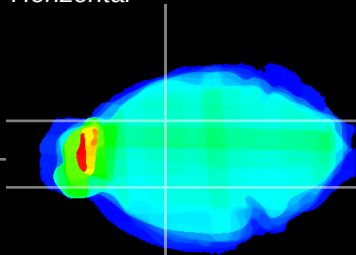

Coronal

Sagittal-R

Sagittal-L

ViBrism: CX22196
Horizontal

GP