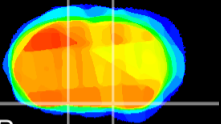

Coronal

Sagittal-R

Sagittal-L

ViBrism: CX22216
Horizontal

S0