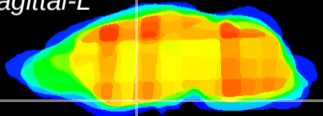

Coronal

Sagittal-R

Sagittal-L

ViBrism: CX22216
Horizontal

S0