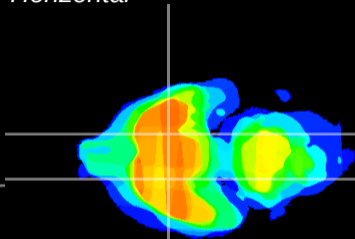

Coronal

Sagittal-R

Sagittal-L

ViBrism: CX22216
Horizontal

S0