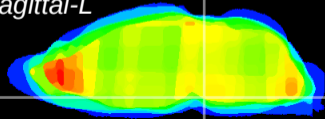

Coronal

Sagittal-R

Sagittal-L

ViBrism: CX22217
Horizontal

Pn