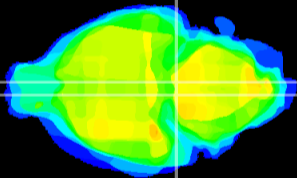

Coronal

Sagittal-R

Sagittal-L

ViBrism: CX22217
Horizontal

Pn