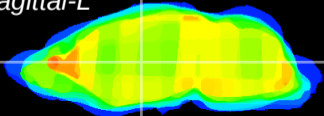

Coronal

Sagittal-R

Sagittal-L

ViBrism: CX22217
Horizontal

VA/VL