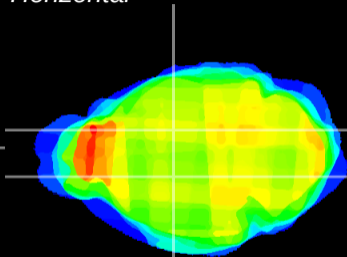

Coronal

Sagittal-R

Sagittal-L

ViBrism: CX22217
Horizontal

VA/VL