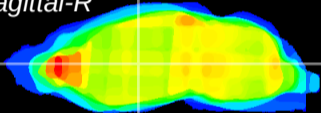

Coronal

Sagittal-R

Sagittal-L

ViBrism: CX22217
Horizontal

VA/VL