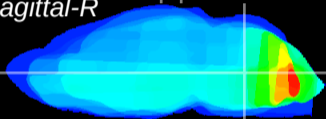

Coronal

Sagittal-R

Sagittal-L

ViBrism: CX22219
Horizontal

MVe