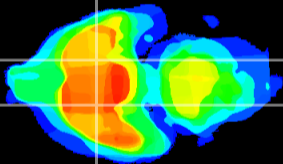

Coronal

Sagittal-R

Sagittal-L

ViBrism: CX22221
Horizontal

S0