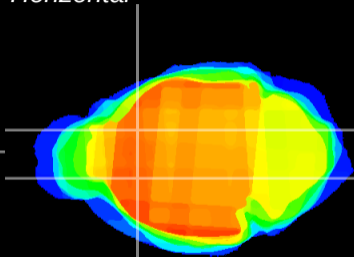

Coronal

Sagittal-R

Sagittal-L

ViBrism: CX22223
Horizontal

CPU medial