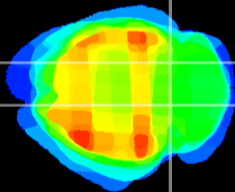

Coronal

Sagittal-R

Sagittal-L

ViBrism: CX22226
Horizontal

IC