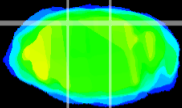

Coronal

Sagittal-R

Sagittal-L

ViBrism: CX22226
Horizontal

IC