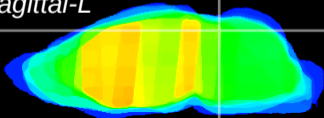

Coronal

Sagittal-R

Sagittal-L

ViBrism: CX22226
Horizontal

IC