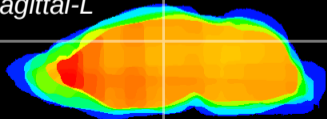

Coronal

Sagittal-R

Sagittal-L

ViBrism: CX22227
Horizontal

DG