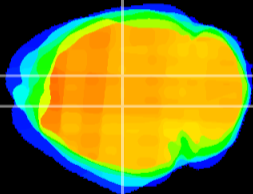

Coronal

Sagittal-R

Sagittal-L

ViBrism: CX22227
Horizontal

DG