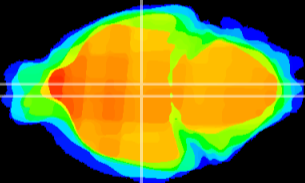

Coronal

Sagittal-R

Sagittal-L

ViBrism: CX22227
Horizontal

DM