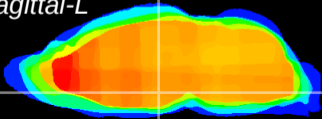

Coronal

Sagittal-R

Sagittal-L

ViBrism: CX22227
Horizontal

DM