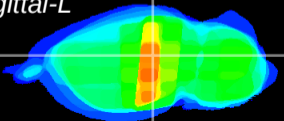

Coronal

Sagittal-R

Sagittal-L

ViBrism: CX22233
Horizontal

LG