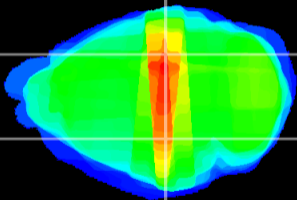

Coronal

Sagittal-R

Sagittal-L

ViBrism: CX22233
Horizontal

LG