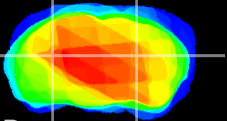

Coronal

Sagittal-R

Sagittal-L

ViBrism: CX22233
Horizontal

LG