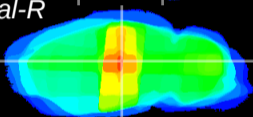

Coronal

Sagittal-R

Sagittal-L

ViBrism: CX22233
Horizontal

LG