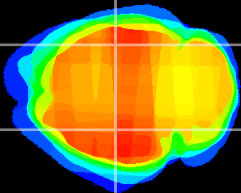

Coronal

Sagittal-R

Sagittal-L

ViBrism: CX22239
Horizontal

CA2/CA3