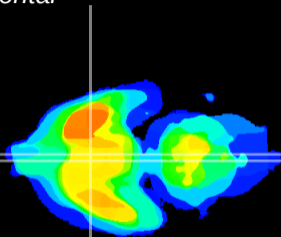

Coronal

Sagittal-R

Sagittal-L

ViBris: CX22244
Horizontal

SCN