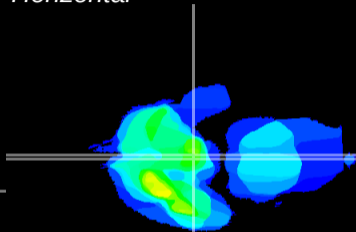

Coronal

Sagittal-R

Sagittal-L

ViBrism: CX22245  
Horizontal

ME