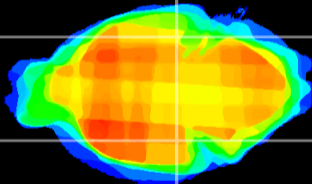

Coronal

Sagittal-R

Sagittal-L

ViBrism: CX22247
Horizontal

ventral S