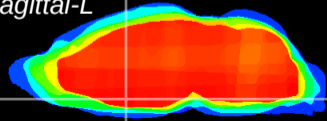

Coronal

Sagittal-R

Sagittal-L

ViBrism: CX22249
Horizontal

MPA