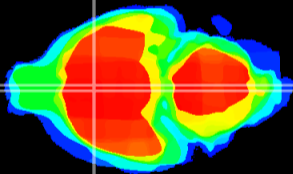

Coronal

Sagittal-R

Sagittal-L

ViBrism: CX22249
Horizontal

MPA