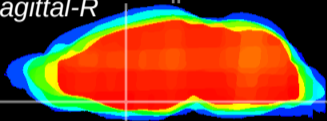

Coronal

Sagittal-R

Sagittal-L

ViBrism: CX22249
Horizontal

MPA