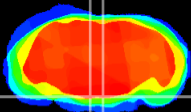

Coronal

Sagittal-R

Sagittal-L

ViBrism: CX22249
Horizontal

Pn