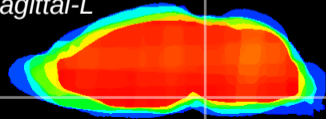

Coronal

Sagittal-R

Sagittal-L

ViBrism: CX22249
Horizontal

Pn