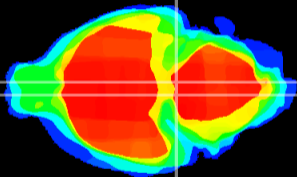

Coronal

Sagittal-R

Sagittal-L

ViBrism: CX22249
Horizontal

Pn