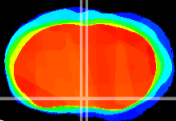

Coronal

Sagittal-R

Sagittal-L

ViBriSM: CX22253
Horizontal

MPA