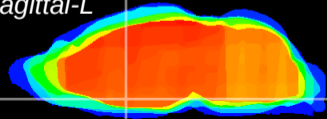

Coronal

Sagittal-R

Sagittal-L

ViBriSM: CX22253
Horizontal

MPA