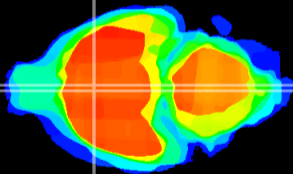

Coronal

Sagittal-R

Sagittal-L

ViBriSM: CX22253
Horizontal

MPA