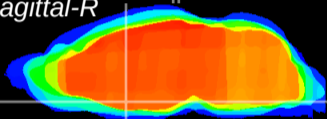

Coronal

Sagittal-R

Sagittal-L

ViBriSM: CX22253
Horizontal

MPA