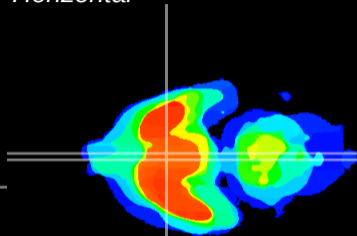

Coronal

Sagittal-R

Sagittal-L

ViBriSM: CX22253
Horizontal

SCN